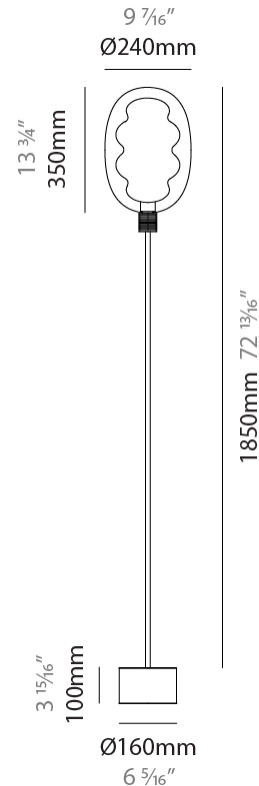

DALMA PORTABLE

D144041-

base number   Holder Options   Finish Options

1. To build a product code in our configurator select the specify button on the base model # product page
2. To build a manual product code on this datasheet choose from the options listed below in blue font and add the suffix to the base model #

GENERAL

Series: Dalma
Brand: Cangini & Tucci
Division: Design
Mounting Type: Portable
Mounting Location: Floor
Subcategory: Table

PHYSICAL

Shape: Oval
Diameter (mm): 170
Diameter (in): 6 ¹¹/₁₆
Height (mm): 1850
Height (in): 72 ¹³/₁₆
Light Distribution: Omnidirectional
Fixture Finish: [AMB](#) / [GRN](#) / [PNK](#) / [RUB](#) / [SKB](#) / [SMK](#) / [TOB](#) / [TRA](#)
Holder Finish: [BCN](#) / [CHA](#) / [FGD](#)
Fixture Material: Glass / Metal

ELECTRICAL

Lamp Type: LED (Zhaga Standard)
Input Wattage (W): 12
Dimming: Non-Dimming / Phase Dimming (120vac Only)
Driver Included: Yes
Driver Location: Integrated
Driver Type: Constant Current- Universal
Driver Class: Class 2
Input Voltage (V): 120
Constant Current (MA): 350

LED

Color Temperature (°K): 2700 / 3000
Max. Delivered Lumen (lm): 1500
CRI: >95 CRI
Lamp Life (hrs): 50000

OPTICAL

RATINGS AND CERTIFICATIONS

Certified By: Certified for North American Standards
IP rating: IP20

PROJECT	_____
TYPE	_____
SPECIFIER	_____
QUANTITY	_____
DATE	_____