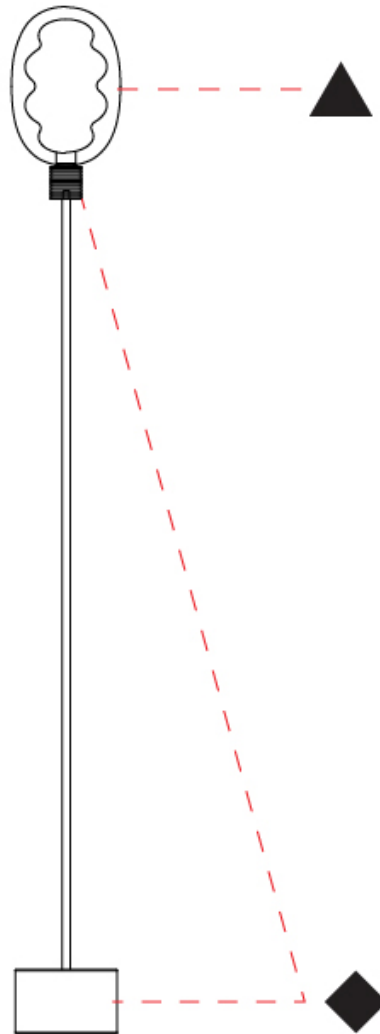

D144042-

PROJECT _____

TYPE _____

SPECIFIER _____

QUANTITY _____

DATE _____

D