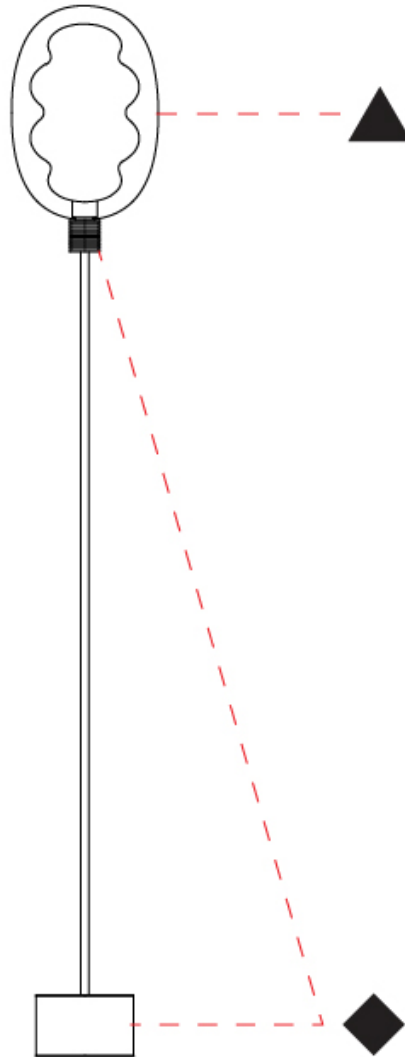

D144041-

PROJECT _____

TYPE _____

SPECIFIER _____

QUANTITY _____

DATE _____

D