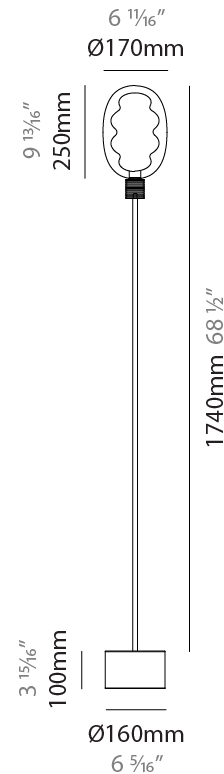

DALMA PORTABLE

D144042- -

base number   Holder Options   Finish Options

1. To build a product code in our configurator select the specify button on the base model # product page
2. To build a manual product code on this datasheet choose from the options listed below in blue font and add the suffix to the base model #

GENERAL

Series: Dalma
Brand: Cangini & Tucci
Division: Design
Mounting Type: Portable
Mounting Location: Floor
Subcategory: Table

PHYSICAL

Shape: Oval
Diameter (mm): 170
Diameter (in): 6 ¹¹/₁₆
Height (mm): 1740
Height (in): 68 ¹/₂
Light Distribution: Omnidirectional
Fixture Finish: [AMB](#) / [GRN](#) / [PNK](#) / [RUB](#) / [SKB](#) / [SMK](#) / [TOB](#) / [TRA](#)
Holder Finish: [BCN](#) / [CHA](#) / [FGD](#)
Fixture Material: Glass / Metal

ELECTRICAL

Lamp Type: LED (Zhaga Standard)
Input Wattage (W): 9
Dimming: Non-Dimming / Phase Dimming (120vac Only)
Driver Included: Yes
Driver Location: Integrated
Driver Type: Constant Current- Universal
Driver Class: Class 2
Input Voltage (V): 120
Constant Current (MA): 350

LED

Color Temperature (°K): 2700 / 3000
Max. Delivered Lumen (lm): 1125
CRI: >95 CRI
Lamp Life (hrs): 50000

OPTICAL

RATINGS AND CERTIFICATIONS

Certified By: Certified for North American Standards
IP rating: IP20

PROJECT
TYPE
SPECIFIER
QUANTITY
DATE