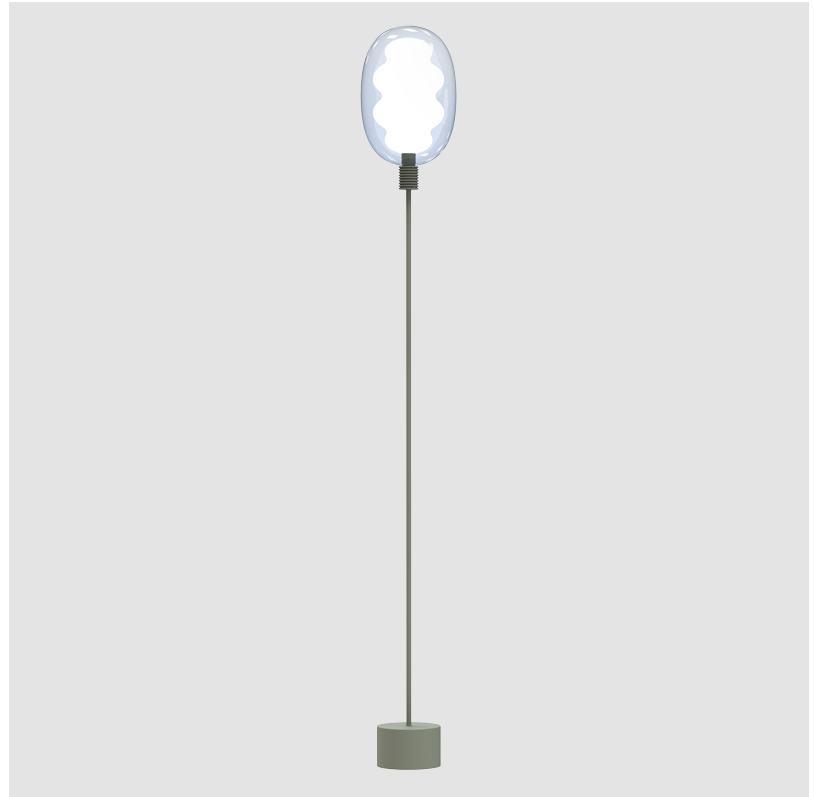

DALMA PORTABLE

D144041-

base number   Holder Options   Finish Options

1. To build a product code in our configurator select the specify button on the base model # product page
2. To build a manual product code on this datasheet choose from the options listed below in blue font and add the suffix to the base model #

GENERAL

Series: Dalma
Brand: Cangini & Tucci
Division: Design
Mounting Type: Portable
Mounting Location: Floor
Subcategory: Table

PHYSICAL

Shape: Oval
Diameter (mm): 170
Diameter (in): 6 ¹¹/₁₆
Height (mm): 1850
Height (in): 72 ¹³/₁₆
Light Distribution: Omnidirectional
Fixture Finish: [AMB](#) / [GRN](#) / [PNK](#) / [RUB](#) / [SKB](#) / [SMK](#) / [TOB](#) / [TRA](#)
Holder Finish: [BCN](#) / [CHA](#) / [FGD](#)
Fixture Material: Glass / Metal

ELECTRICAL

Lamp Type: LED (Zhaga Standard)
Input Wattage (W): 12
Dimming: Non-Dimming / Phase Dimming (120vac Only)
Driver Included: Yes
Driver Location: Integrated
Driver Type: Constant Current- Universal
Driver Class: Class 2
Input Voltage (V): 120
Constant Current (MA): 350

LED

Color Temperature (°K): 2700 / 3000
Max. Delivered Lumen (lm): 1500
CRI: >95 CRI
Lamp Life (hrs): 50000

OPTICAL

RATINGS AND CERTIFICATIONS

Certified By: Certified for North American Standards
IP rating: IP20

PROJECT	_____
TYPE	_____
SPECIFIER	_____
QUANTITY	_____
DATE	_____